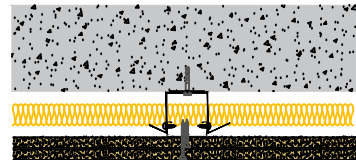

Fixing Brackets at 800mm centres  
 AH185 = 75mm Leg  
 AH186 = 125mm Leg  
 AH175 = 175mm Leg

SPEEDLINE Drywall Screws

2x12.5mm British Gypsum Gyproc WallBoard

25mm APR

SPEEDLINE SWL507 Wall Liner at 600mm centres

SPEEDLINE SWL60 Perimeter Track Fixed to Floor at 600mm centres with suitable fixing

SPEEDLINE Intumescent Sealant

CDR No: DATE: 22/10/19 Details to be read in conjunction with project specification guidelines