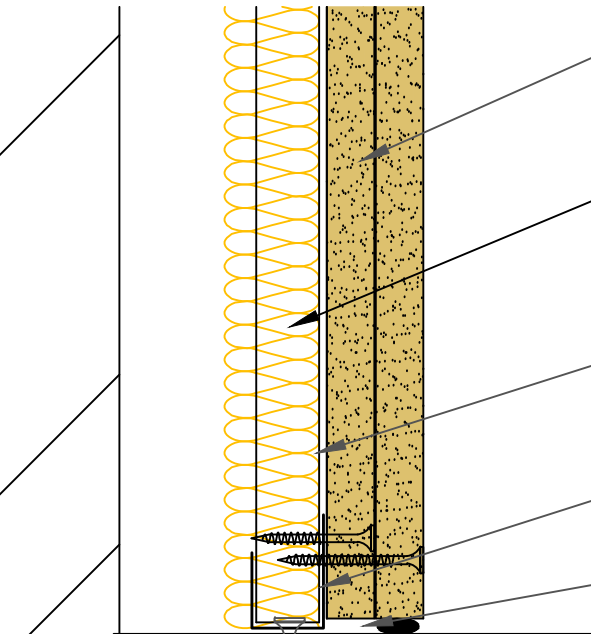

Fixing Brackets at 800mm centres  
 AH185 = 75mm Leg  
 AH186 = 125mm Leg  
 AH175 = 175mm Leg

SPEEDLINE Drywall Screws

2x12.5mm British Gypsum Gyproc WallBoard

25mm APR

SPEEDLINE SWL507 Wall Liner at 600mm centres

SPEEDLINE SWL60 Perimeter Track Fixed to Floor at 600mm centres with suitable fixing

SPEEDLINE Intumescent Sealant

CDR No: DATE: 22/10/19 Details to be read in conjunction with project specification guidelines

WALL LINING SYSTEM - WL507-B-57(25)

All performance data and system specifications are for systems constructed with materials & components as shown. The inclusion or substitution of any other manufacturers materials or components could invalidate test data and system performance and permission must be given in writing by SIG PLC.